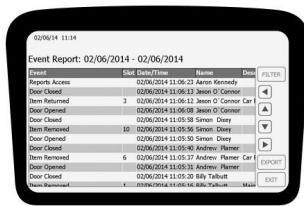

TRAKA

Export Date:
Export From:
Exported By:
V2.1

TRAKA 21 Users & Keys

This spreadsheet is used to maintain users, keys and permissions on Traka21 products. Please refer to the Help worksheet for more information on the data to enter. When this spreadsheet has been updated, please import to Traka21 via USB Memory Stick. Traka21 can support up to 1,000 user records.

It is *very* important that the format and layout of this spreadsheet (with the exception of column widths) is not altered in any way.

Basic User Information

Forename	Surname	Contact	PIN	Admin
Tanveer	Choudhry	07881 852112	1234	Y
Simon	King	07881 852343	9271	
Peter	Brodd	07852 891456	1212	
Ainsley	Hawkins	08444 125 101	521312	
Andi	Boardman	08444 125 101	9876	
Alan	Henry	0775 885382	1888	

Advanced User Information

Force PIN Change	Expiry Date	Delete
	09 January 2065 13:36:04	
	09 January 2065 13:36:44	
	09 January 2065 13:36:44	
	09 January 2065 13:36:44	
	09 January 2065 13:36:44	
	09 January 2065 13:36:44	

Key Descriptions	Drugs Cupboard	Pool Vectra FR10ZFO	Pool Transit ZR09TPQ	Fron Reception Main	Rear Emergency Exit 1	Master Key 1st Floor	Master Key 2nd Floor	Spare Keys MD Car	Engineering Stores	sssss	Petty Cash

Permissions

1	2	3	4	5	6	7	8	9	10	11	12	13	14	15	16	17	18	19	20
Y	Y	Y	Y	Y	Y	Y	Y	Y	Y	Y	Y	Y	Y	Y	Y	Y	Y	Y	Y
	Y		Y			Y		Y	Y					Y					
			Y	Y															
			Y						Y					Y					

Sample reports can be reviewed on the display screen or the data can be exported via USB drive in Excel