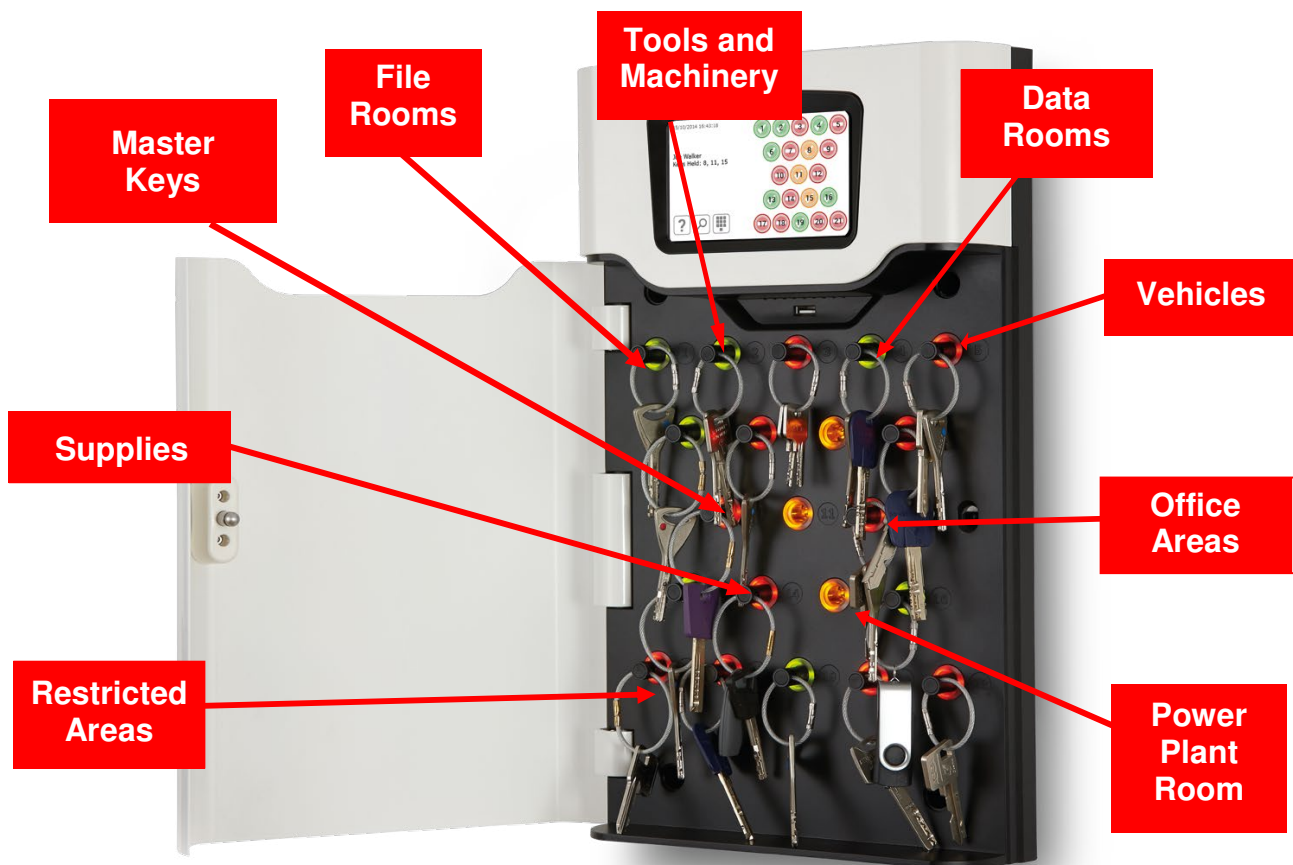

North America's Most Affordable Key Management Systems

www.timeaccessinc.com

Pricing Page 2

TRAKA 21 Innovative Standalone Plug and Play Key System No ordinary key management system

TRAKA 21

Traka 21's innovative plug and play system provides small to medium size businesses with the very latest in intelligent key management. Simple, efficient and cost effective, Traka 21 helps trace and account for every key or keyset, which are individually locked in place, ensuring that critical business operations are never jeopardized

TRAKA 21

Complete Package Special

The package includes: 1 x Traka 21 Key system, 21 x Intelligent key fobs, 21 x Tamper proof key rings, and year warranty

\$2,895.00 US

- * Optional power backup for power failures Add **\$199.00**
- * Spare package of 25 tamper proof key rings Add **\$79.75**
- * Spare 2 pack intelligent RFID key fobs Add **\$99.00**

For Storing/Securing all Businesses/Organizations Facility/Asset Keys

TRAKA 21

The Traka 21 embedded software provides a full audit trail and real time reporting, detailing who has used and accessed the cabinet and when. As a result, staff become more accountable and our customers have found that keys are returned at the end of shifts. This leads to reduce security requirements with less loss, damage and liability

TRAKA 21 iFob

Once attached to an iFob with a robust security seal. Individual keys or keysets are assigned a specific receptor within the Traka cabinet and locked in place until released by an authorized user