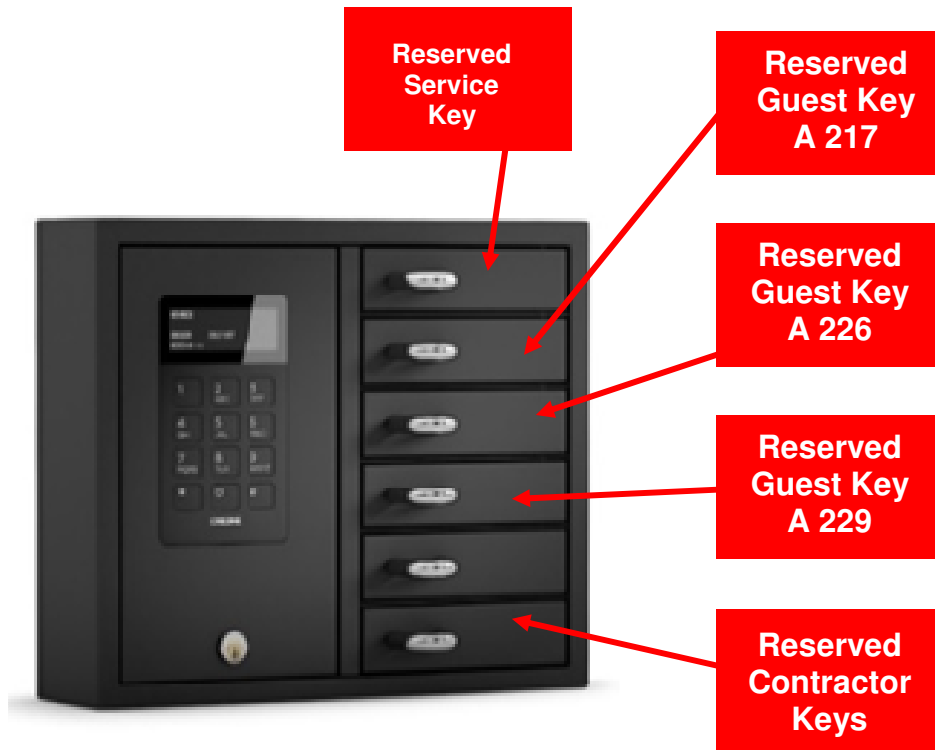

### Secure Smart solutions for securing your valuable keys and important assets

The 9006S Series intelligent key system is a flexible system that comes with six intelligent storage compartments, **PIN** entry keypad and an easy to read display to provide an easy overview and user friendly programming. The 9006S can be plugged into a single power source connection (110V - 120V AC) The system includes a battery back up in case of power outages. The 9006S can be expanded up to 15 slave cabinets for a total of 96 compartments within the system

### KeyWin Light PC USB Software

KeyWin Light is a software that simplifies your work in a flexible and easy to grasp way. You can monitor and control both key management and storage of valuables. KeyWin is easy to grasp and very simple to administer. All events are registered and saved in KeyWin Light is used with the 9006S Series Systems

### 9006S Special Package Deal Includes:

- 9006S Series Cabinet
- KeyWin Light PC USB Software
- Battery Back Up
- Set Up Manual
- 1 Year Warranty

**\$2,695.00 US**

The 9006 S Electronic smart key system is an ideal solutions for Hotel/Motels for a after hours guest check-ins allowing the guest to retrieve their accommodation keys without the need for a staff member being present this would be a big savings to the business!

# Key-Box Intelligent Key/Asset Management For all Types of Hotel / Motels and Organizations

**The 9006 S series is also available in stainless steel cabinet for outdoor use**

**9006 S Series  
Stainless Steel Cabinet  
\$3,495.00 ea**