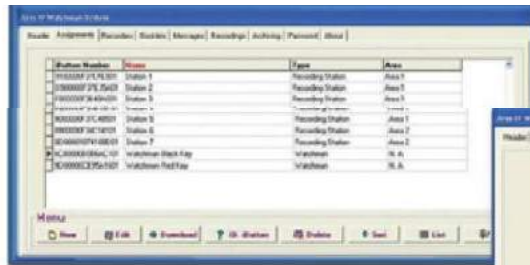

Includes everything from Ares Express plus incident tracking optional incident pad records information about the conditions encountered while completing rounds. You can program up to 9,999 incident codes such as Start Tour, End Tour, In/Out, Broken Window, Water Leak, Intruders, Fire Alarm, etc. to capture detailed information about the conditions at each station

ARES Guard Tour software is comprised of 10 folders that allow you to view and manage the data that is collected from the M8000 hardware. Simply click on the tabs to get to data folders: Header, Assignments, Recorders, Booklets, Messages, Recordings, Archiving, Password and About. Recordings show the Date, Hour, Name and Incident, Area, Messages and the Watchman that was handling rounds during that time frame. It is easy to sort, view and export data. Numerous professional looking reports can be generated to review.