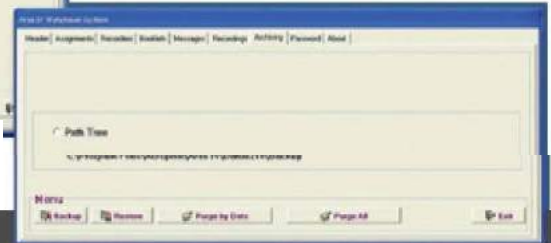

24/7 Accountability of all Guard Tour Activities

Weight: 150 grams
Size: 3.88"L x 1.36"H
Memory: Non Volatile (NVO RAM)
10 year life, 5,460
Recordings/recording cycle Power:
3 AAA alkaline 1.5 BDC Batteries,
last one year of 500,000
recordings Casing Material: 40
Glass Reinforced Polycarbonate
(General Electric-Lexan) Operation
Temperature: -40 to 85C (-40 to
+185F)

ARES Guard Tour software is comprised of 10 folders that allow you to view and manage the data that is collected from the M8000 hardware. Simply click on the tabs to get to data folders: Header, Assignments, Recorders, Booklets, Messages, Recordings, Archiving, Password and About. Recordings show the Date, Hour, Name and Incident, Area, Messages and the Watchman that was handling rounds during that time frame. It is easy to sort, view and export data. Numerous professional looking reports can be generated to review.

Multiple records can be set up on the system

Data collection is archived to be referenced later

Using the incident tracking pad, customize mes-sages can be tracked. For example, at station 4 a water leak was reported

ARES 5 Affordable Guard Patrol Solutions

Additional Components:

Additional components are available to make your rounds tracking more efficient
Additional iButtons, iButton mounts and iButton fobs
Incident pad (works with ARES V)
Download Cradle
T8000

ARES offers professional reports that can be exported to Microsoft Excel or other databases. You can customize the report header with your business name. Data can be filtered for specific reports

Select the type if report that you would like to create