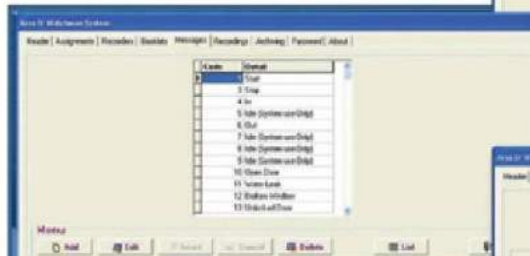

Using the incident tracking pad, customize mes-sages can be tracked. For example, at station 4 a water leak was reported