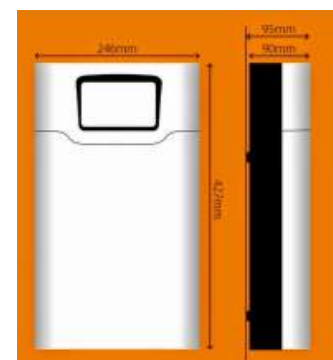

Affordable Key Management Solutions