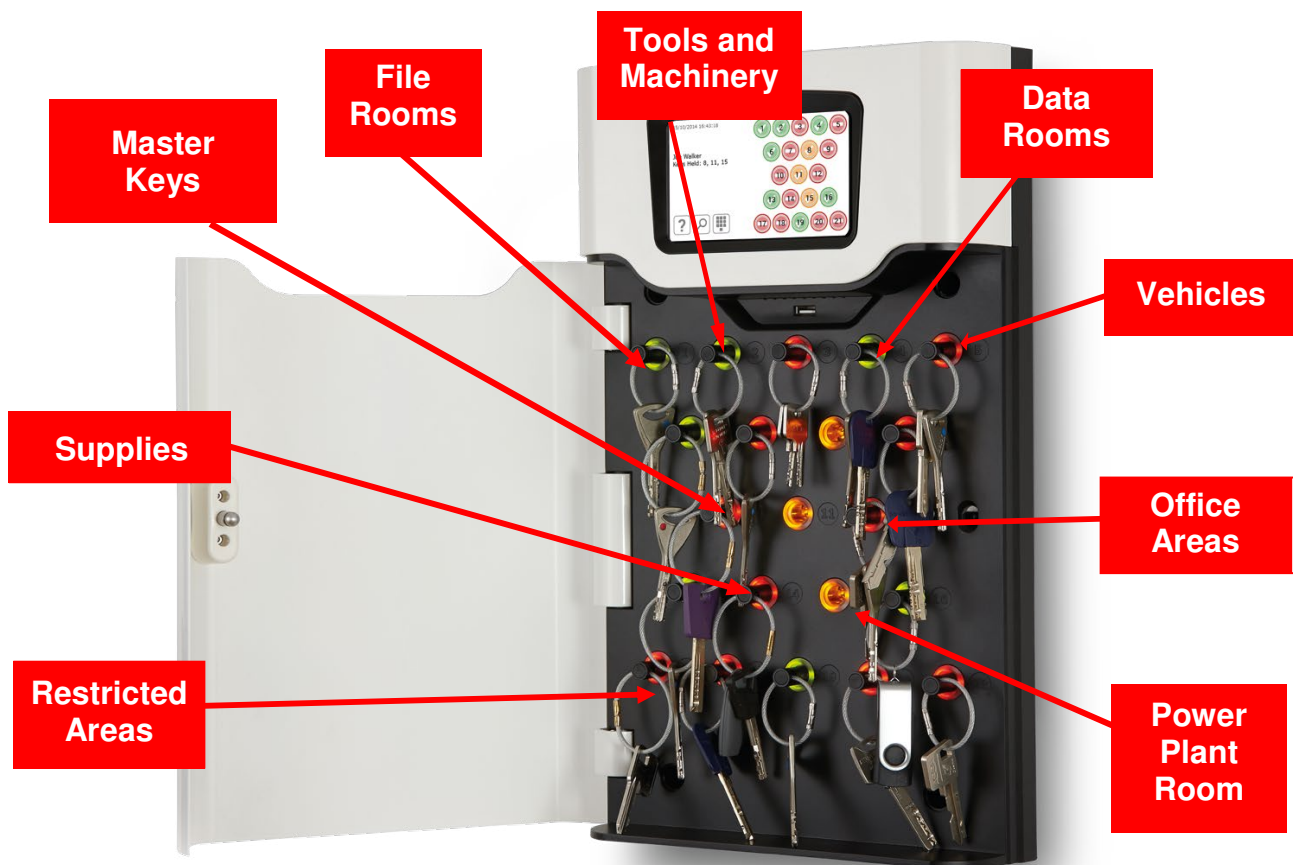

TRAKA 21 Intelligent Key/Asset Management for all Types of Businesses and Organizations

For Storing/Securing all Businesses/Organizations Facility/Asset Keys