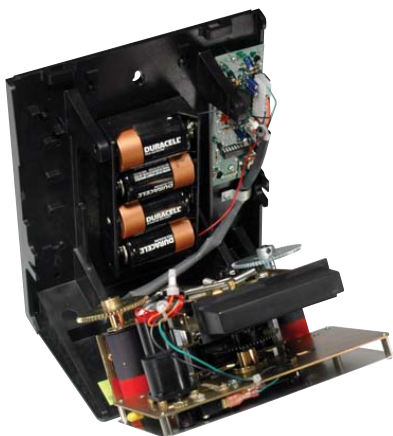

The BP125 series prints on the right margin of standard time cards or paper forms. Batteries can be easily changed and a warning light indicates any improper installation. An audible "beep" indicates when batteries are weak.