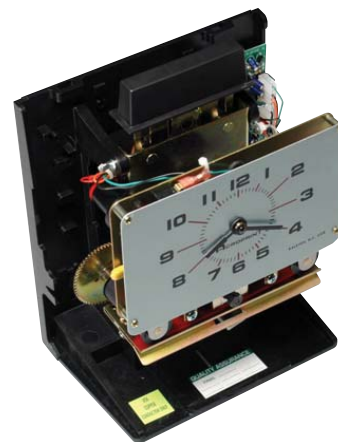

BP125

Completely portable

Ideal where AC power is not available.

Easily moved from location to location.

Normal battery life is approximately 6 months.

Uses four standard alkaline "D" cells.

Batteries not included

*BP125 Time Recorders operate within a temperature range of 40° to 110° Fahrenheit. Colder climates greatly reduce battery life

Dimensions 10" Heigh 8" Widt 6" Dept Shipping Weig 10 lb

For More Information or Assistance Please Contact Us

Time Clock Depot

Time Access Systems Inc

Phone (604) 460-8670 Toll Free 1-877-460-9602

www.timeaccessinc.com