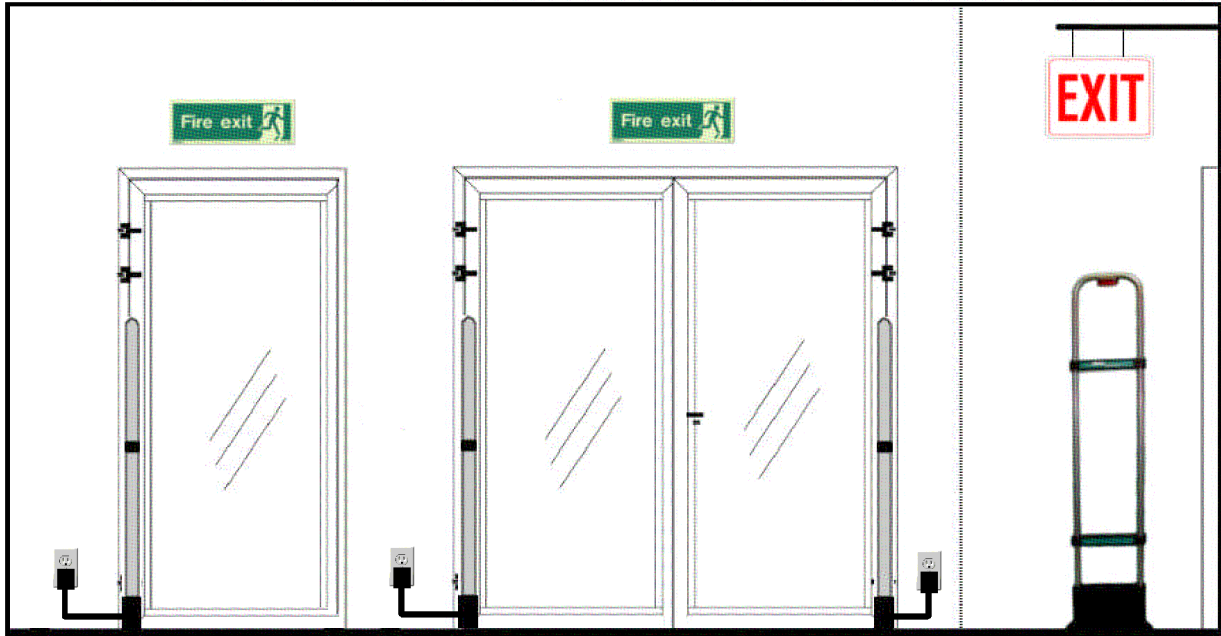

Single Door

Double Door

←18"→

Single Door

Double Door

←18"→

Standard Phazor, Clear Phazor & Guardian SP Hard Wiring Instructions

TIME ACCESS SYSTEMS INC.