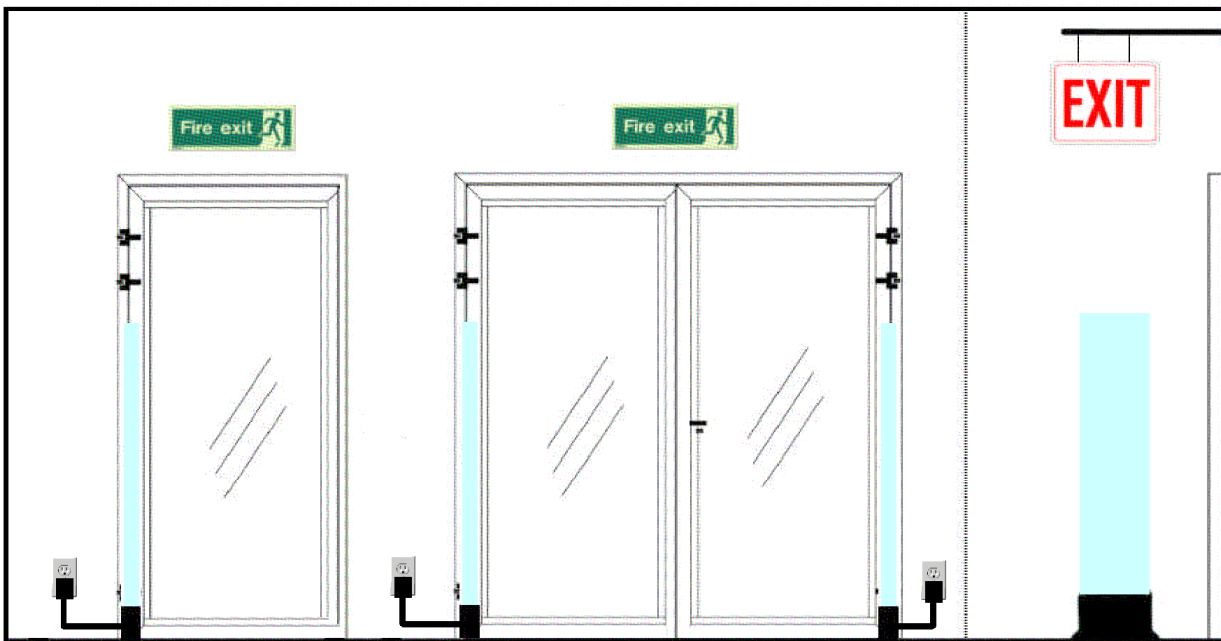

Single Door

Double Door

←18"→

Single Door

Double Door

←18"→

Standard Phazor, Clear Phazor & Guardian SP Hard Wiring Instructions

TIME ACCESS SYSTEMS INC.