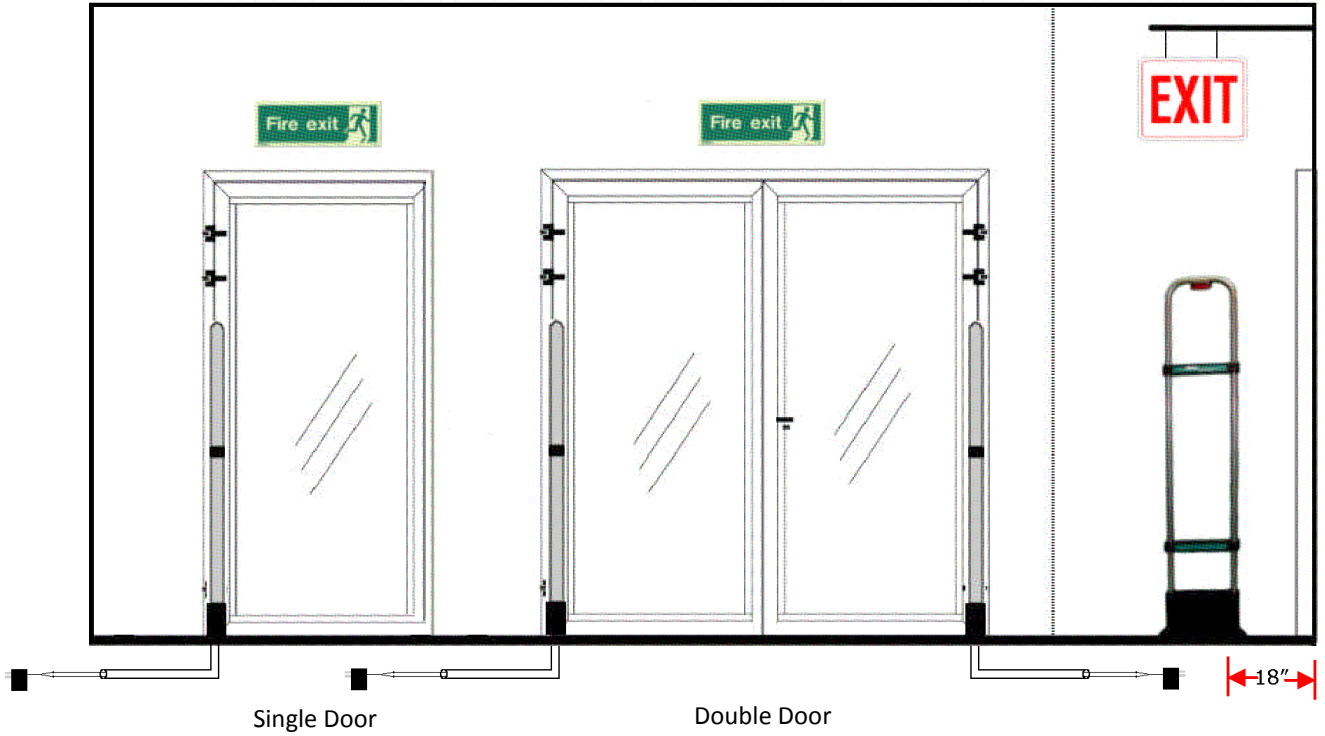

Single Door

Double Door

←18"→

Single Door

Double Door

←18"→

Standard Phazor, Clear Phazor & Guardian SP Hard Wiring Instructions

TIME ACCESS SYSTEMS INC.