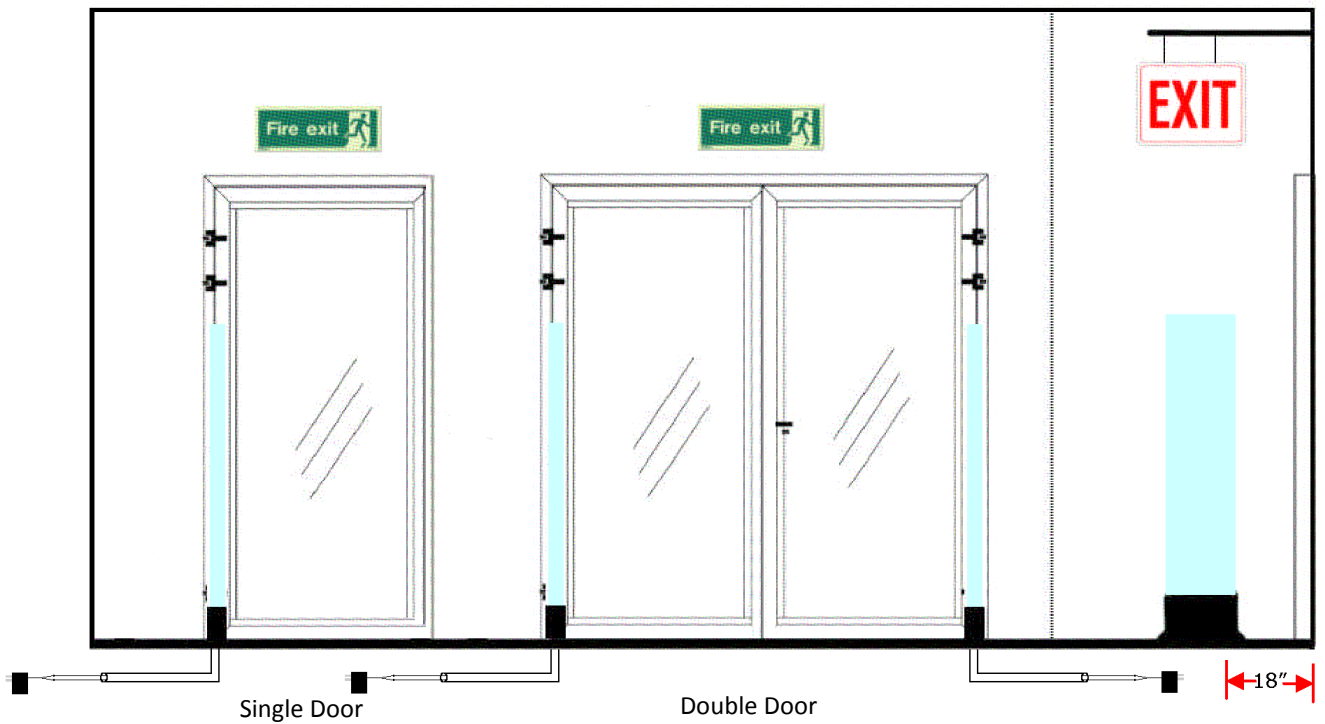

Single Door

Double Door

←18"→

Single Door

Double Door

←18"→

Standard Phazor, Clear Phazor & Guardian SP Hard Wiring Instructions

TIME ACCESS SYSTEMS INC.