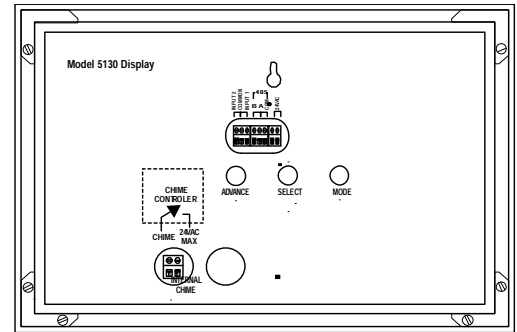

5100\px\9702.ai

Model: 51201 2 x Digit /51301 3 Digit Series Specifications

Voltage Input Requirements.....	24 volts AC or DC	
Character Height.....	5.5 inches	
Character Viewing Distance.....	125 feet	
Temperature Parameters.....	-20°C to 40°C (-4°F to 158°F)	
Casing.....	Aluminum extrusion	
Color.....	Black frame with dark red acrylic faceplate	
Environment.....	Indoor use (Outdoor cases available)	
Display Size	2-Digit	3-Digit
Power Requirements	2.9 watts	3.5 watts
Weight	2.5 lbs	3.2 lbs
Width "A" Dimension Inches	9.8"	13.2"
Width "A" Dimension Centimeters	24.9 cm	33.5 cm

Time Access Systems Inc

Phone: 604-460-8670 - Toll Free: 1-877-460-9602 www.timeaccessinc.com