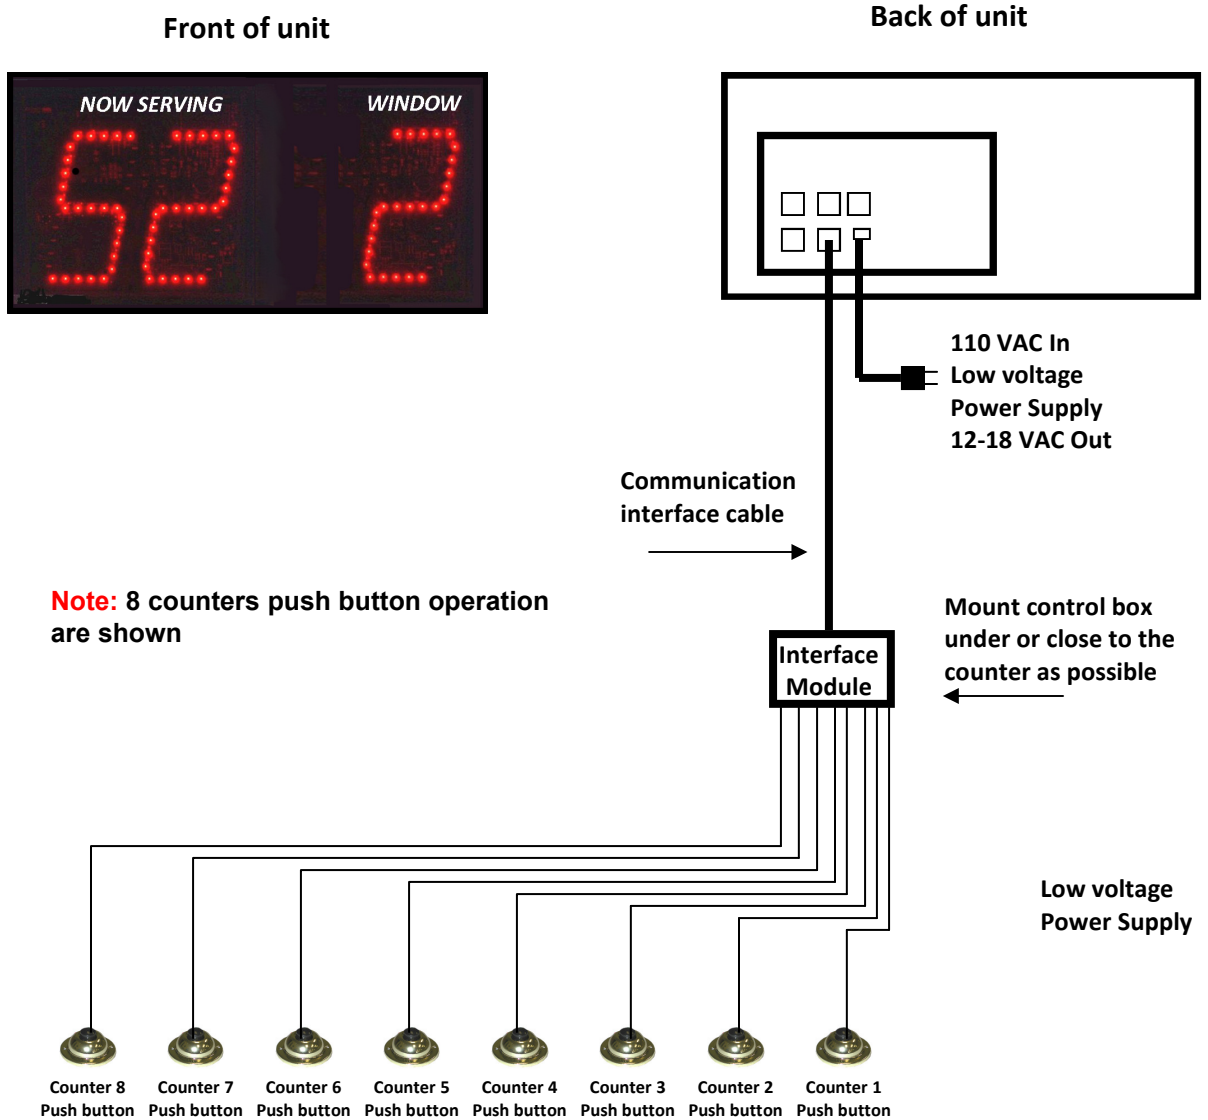

# Hard Wired Typical Wiring Diagram Single Display System

**Up to 8 counter operation**

*If You Require Assistance Please Contact Us*

**Time Access Systems Inc.**  
Phone **604-460-8670** Fax **604-460-8690**  
Toll Free **1-877-460-9602**  
[www.timeaccessinc.com](http://www.timeaccessinc.com)

# Hard Wired Typical Wiring Diagram Dual Display System

**Up to Eight counter operation**

**Important**

Run the push button wires to each of the 4 or 8 counters, we have prewired the individual push buttons for easy installation please ensure the wires and 4 or up to 8 counters are properly wired to each of the individual counters. Each wire is clearly identified for Counter 1, Counter 2, Counter 3, Etc.