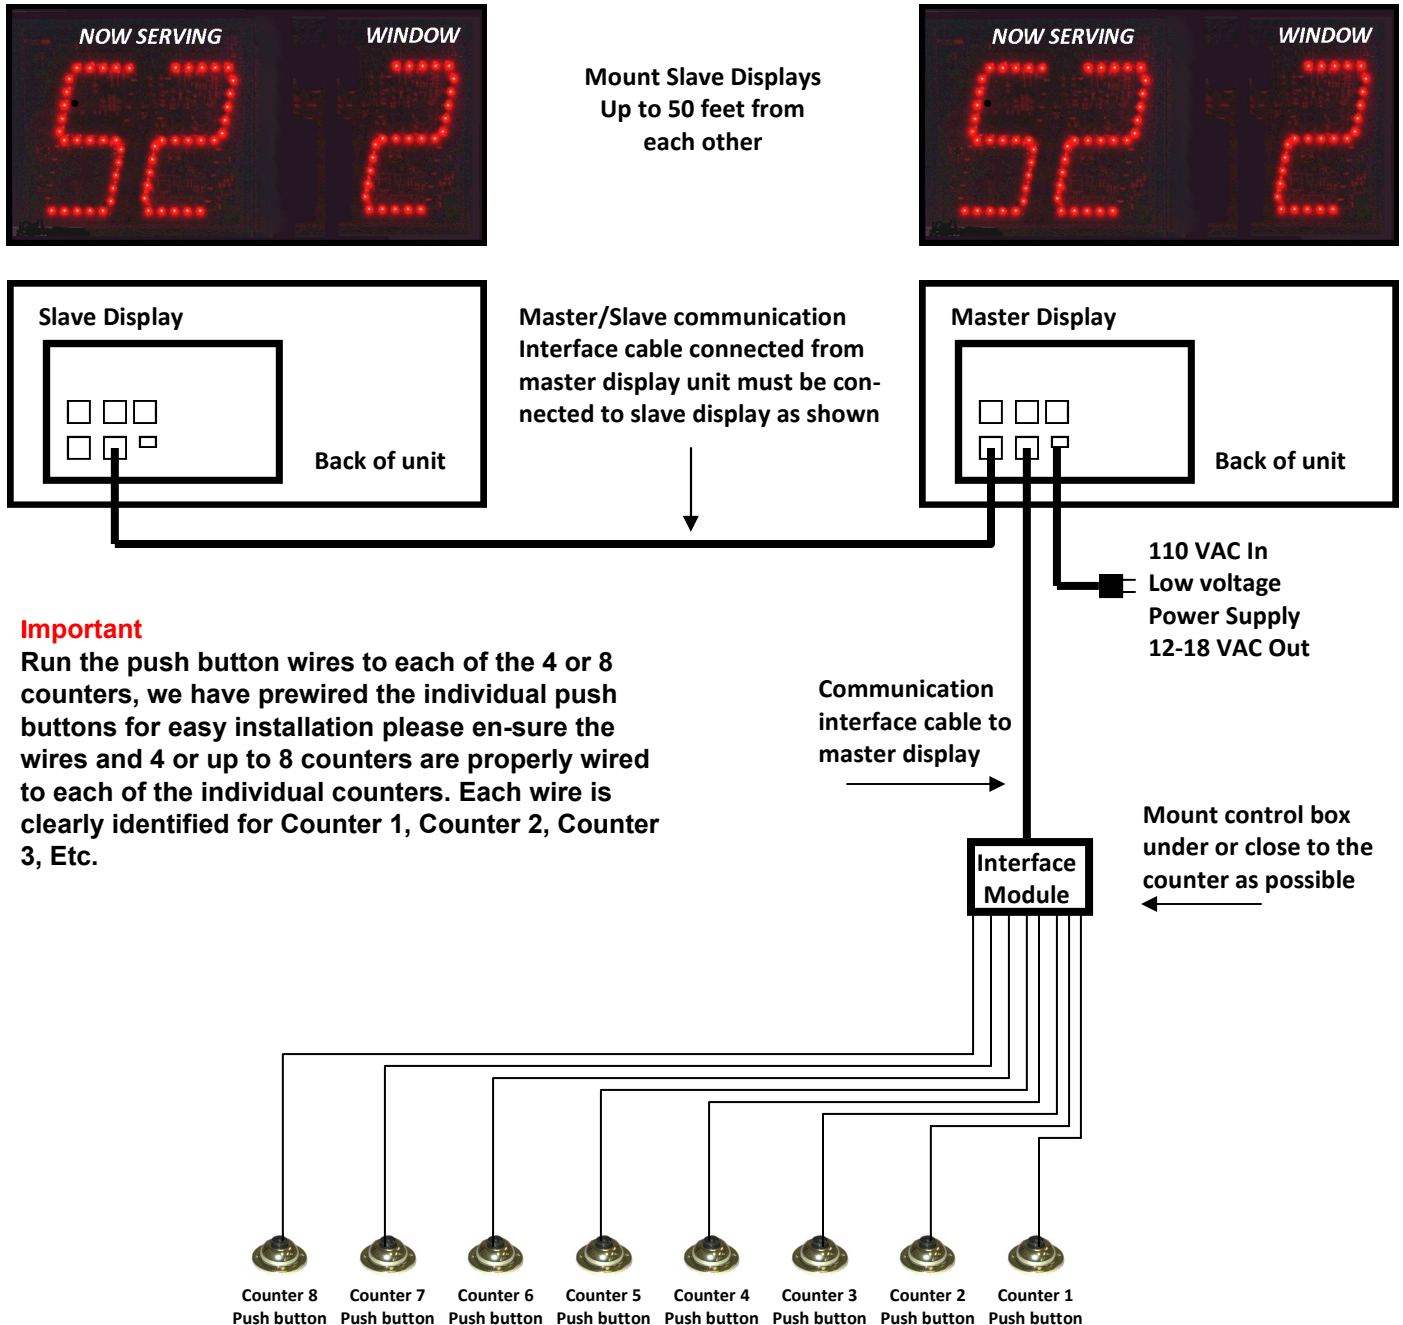

# Hard Wired Typical Wiring Diagram Single Display System

**Up to 8 counter operation**

*If You Require Assistance Please Contact Us*

**Time Access Systems Inc.**  
Phone **604-460-8670** Fax **604-460-8690**  
Toll Free **1-877-460-9602**  
[www.timeaccessinc.com](http://www.timeaccessinc.com)

# Hard Wired Typical Wiring Diagram Dual Display System

**Up to Eight counter operation**

**Important**

Run the push button wires to each of the 4 or 8 counters, we have prewired the individual push buttons for easy installation please ensure the wires and 4 or up to 8 counters are properly wired to each of the individual counters. Each wire is clearly identified for Counter 1, Counter 2, Counter 3, Etc.